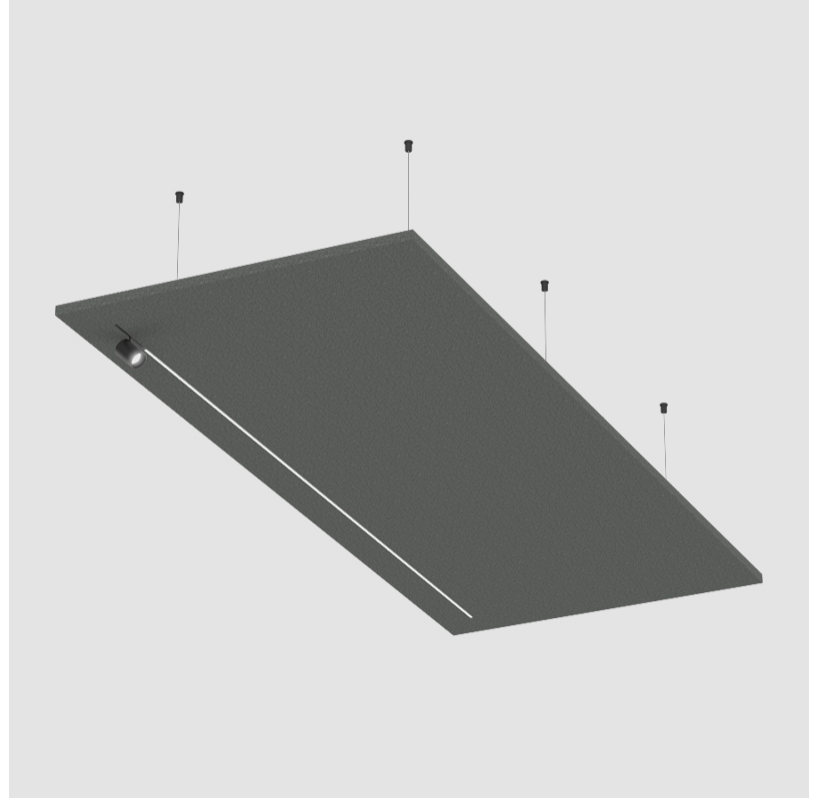

GENERAL

Series: Just Black Acoustic
Brand: Prolicht
Division: Architectural
Mounting Type: Suspension
Mounting Location: Ceiling

PHYSICAL

Shape: Square
Length (mm): 2200
Length (in): 86 ⁵/₈
Width (mm): 900
Width (in): 35 ⁷/₁₆
Height (mm): 41
Height (in): 1 ⁵/₈
Light Distribution: Direct
Fixture Finish: [ANC / ASH / BNA / BTC / BZE / CEL / EGG / EVG / FOG / FOS / FST / FUA / IRI / IRO / KHA / LIC / LIM / MER / MSN / MUS / ONX / PEA / PLU / POL / PPY / RAY / ROY / RST / STE / SWD / TAN / TAU](#)
Holder Finish: [SSR / BKV / CWI / CRY / HAB / LAG / UFT / ITA / RUA / RUR / MIC / FTG / MYG / TWT / LOD / PUS / FRO / FUP / KIA / POP / BLS / SPG / MEY / GOH / GUM / CHC / COM / ABZ / JAG](#)
Fixture Material: Aluminum
Cable Details: [2,000mm / 6,000mm Transparent Cable](#)

ELECTRICAL

Lamp Type: LED
Input Wattage (W): 29
Total Output Wattage (W): 26.4
Dimming: Non-Dimmable
Driver Included: No
Driver Location: Remote
Driver Type: Constant Voltage - Universal
Driver Class: Class 2
Input Voltage (V): 120 - 277
Output Voltage (V): 24

LED

Color Temperature (°K): 2700
Max. Delivered Lumen (lm): 714
Nominal Lumen (lm): 1020
CRI: >90 CRI
Lamp Life (hrs): 80000

OPTICAL

Beam Angle: 30

RATINGS AND CERTIFICATIONS

Certified By: Certified for North American Standards
IP rating: IP20

PROJECT
TYPE
SPECIFIER
QUANTITY
DATE