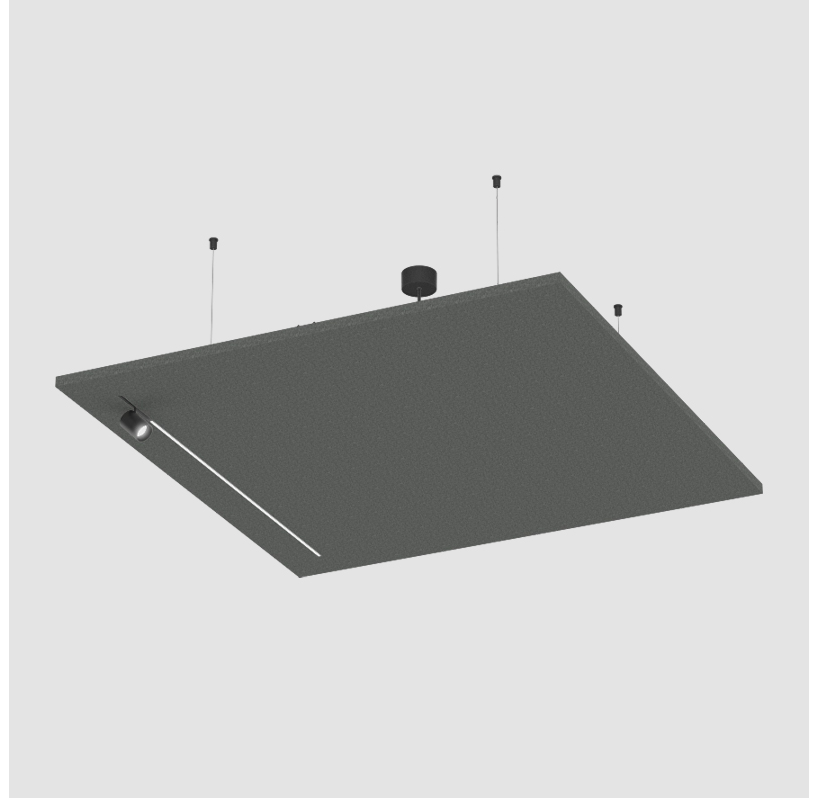

GENERAL

Series: Just Black Acoustic
Brand: Prolicht
Division: Architectural
Mounting Type: Suspension
Mounting Location: Ceiling

PHYSICAL

Shape: Square
Length (mm): 1200
Length (in): 47 1/4
Width (mm): 1200
Width (in): 47 1/4
Height (mm): 41
Height (in): 1 5/8

Light Distribution: Direct
Fixture Finish: [ANC / ASH / BNA / BTC / BZE / CEL / EGG / EVG / FOG / FOS / FST / FUA / IRI / IRO / KHA / LIC / LIM / MER / MSN / MUS / ONX / PEA / PLU / POL / PPY / RAY / ROY / RST / STE / SWD / TAN / TAU](#)

Holder Finish: [SSR / BKV / CWI / CRY / HAB / LAG / UFT / ITA / RUA / RUR / MIC / FTG / MYG / TWT / LOD / PUS / FRO / FUP / KIA / POP / BLS / SPG / MEY / GOH / GUM / CHC / COM / ABZ / JAG](#)

Fixture Material: Aluminum
Cable Details: [2,000mm / 6,000mm Transparent Cable](#)

ELECTRICAL

Lamp Type: LED
Input Wattage (W): 23
Total Output Wattage (W): 20.9
Dimming: Non-Dimmable
Driver Included: No
Driver Location: Remote
Driver Type: Constant Voltage - Universal
Driver Class: Class 2
Input Voltage (V): 120 - 277
Output Voltage (V): 24

LED

Color Temperature (°K): 2700
Max. Delivered Lumen (lm): 603
Nominal Lumen (lm): 862
CRI: >90 CRI
Lamp Life (hrs): 80000

OPTICAL

Beam Angle: 30

RATINGS AND CERTIFICATIONS

Certified By: Certified for North American Standards
IP rating: IP20

PROJECT
TYPE
SPECIFIER
QUANTITY
DATE